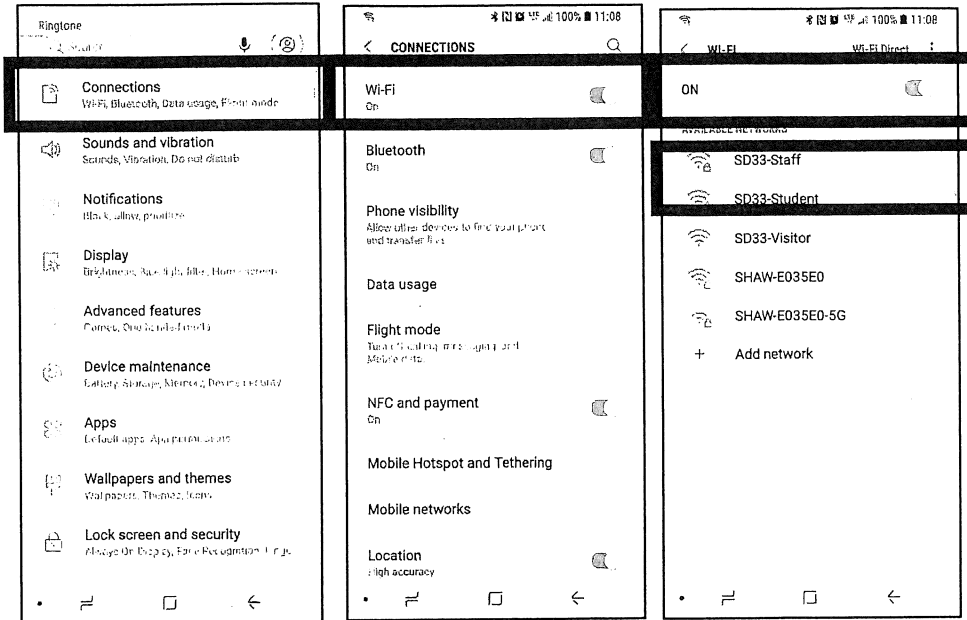

Connecting to SD33-Staff and SD33-Student on Android Devices.

In you Settings App – Go to Connections and ensure WI-FI is on.
Select SD33-Staff or SD33-Student

For Phase 2 Authentication Select "MSCHAPV2"